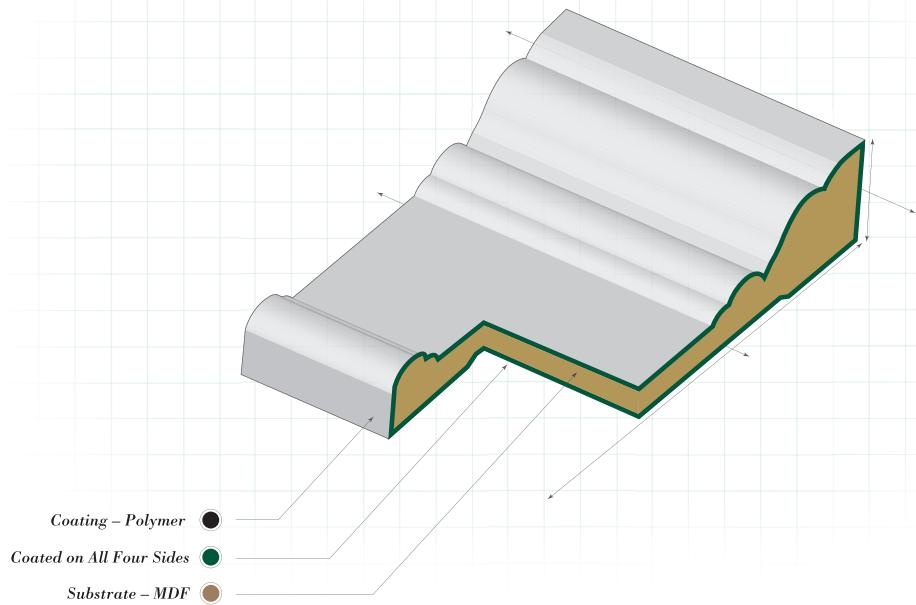

Retail Display Rack Information

Maximize your return on retail space

- High gross margin return per square foot
- High inventory turns
- Minimum floor space required (48" w x 32" d x 86" h)
- Free display rack with new stocking order
- POP comes with rack

Installation

- Cut - Install - Fill/Caulk
- Perfect clean cuts
- No painting required
- Color matched caulk and fill stick

Performance

- Dent, mar and scratch resistant
- Water and moisture resistant
- Resistant to splitting
- Eliminates seasonal shrinkage / swelling

Aesthetics

- Finished Elegance White
- Silky-smooth furniture finish

Recommended SKU carry. Individual SKUs will vary by region. Rack is free with stocking order.

Item #:	Profile	Dimensions	PCS / Rack	Price
10001768	Quarter Round - FE106	11/16" x 11/16" x 8'	20	
10001773	Base Shoe - FE129	7/16" x 11/16" x 8'	20	
10001774	Base Cap - FE163	11/16" x 1-3/8" x 8'	16	
10001789	Base - FE1866	5/8" x 5-1/4" x 8'	16	
10001782	Base - FE 623	9/16" x 3-1/4" x 8'	16	
10001780	Chair Rail - FE390	11/16" x 2-5/8" x 8'	16	
10001779	Casing - FE356	11/16" x 2-1/4" x 7'	16	
10001795	Casing - FERB03	1" x 3-1/2" x 8'	10	
10001762	Crown - FE49	7/16" x 3-5/8" x 8'	20	
10001622	S4S Board - FE1x4	11/16" x 3-3/4" x 8'	14	
10001833	Caulk 10.1 oz Cartridge	12 / box	12	
10003374	Touch up Kit	6 / box	12	
10003595	Finished Elegance Retail Rack with POP (\$400)	48" w x 32" d x 86" h		